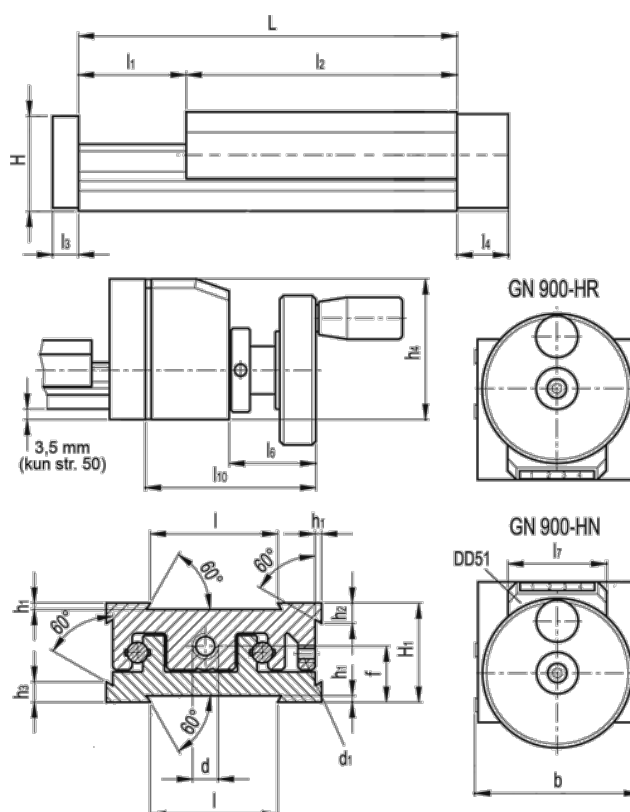

Data Sheet

Article number: 20778031

Description: Adjustable slide unit
GN 900-120-210-50-HN-1

Measures

b = 120	h3 = 13.8	l7 = 33
d = M10x1	h4 = 57	l10 = 75
d1 = M5	l = 80	
f = 26.3	L - l1 = 210-50	
H = 45.0	l2 = 160	
h1 = 2.0	l3 = 10	
H1 = 46	l4 = 18	
h2 = 13.8	l6 = 40	